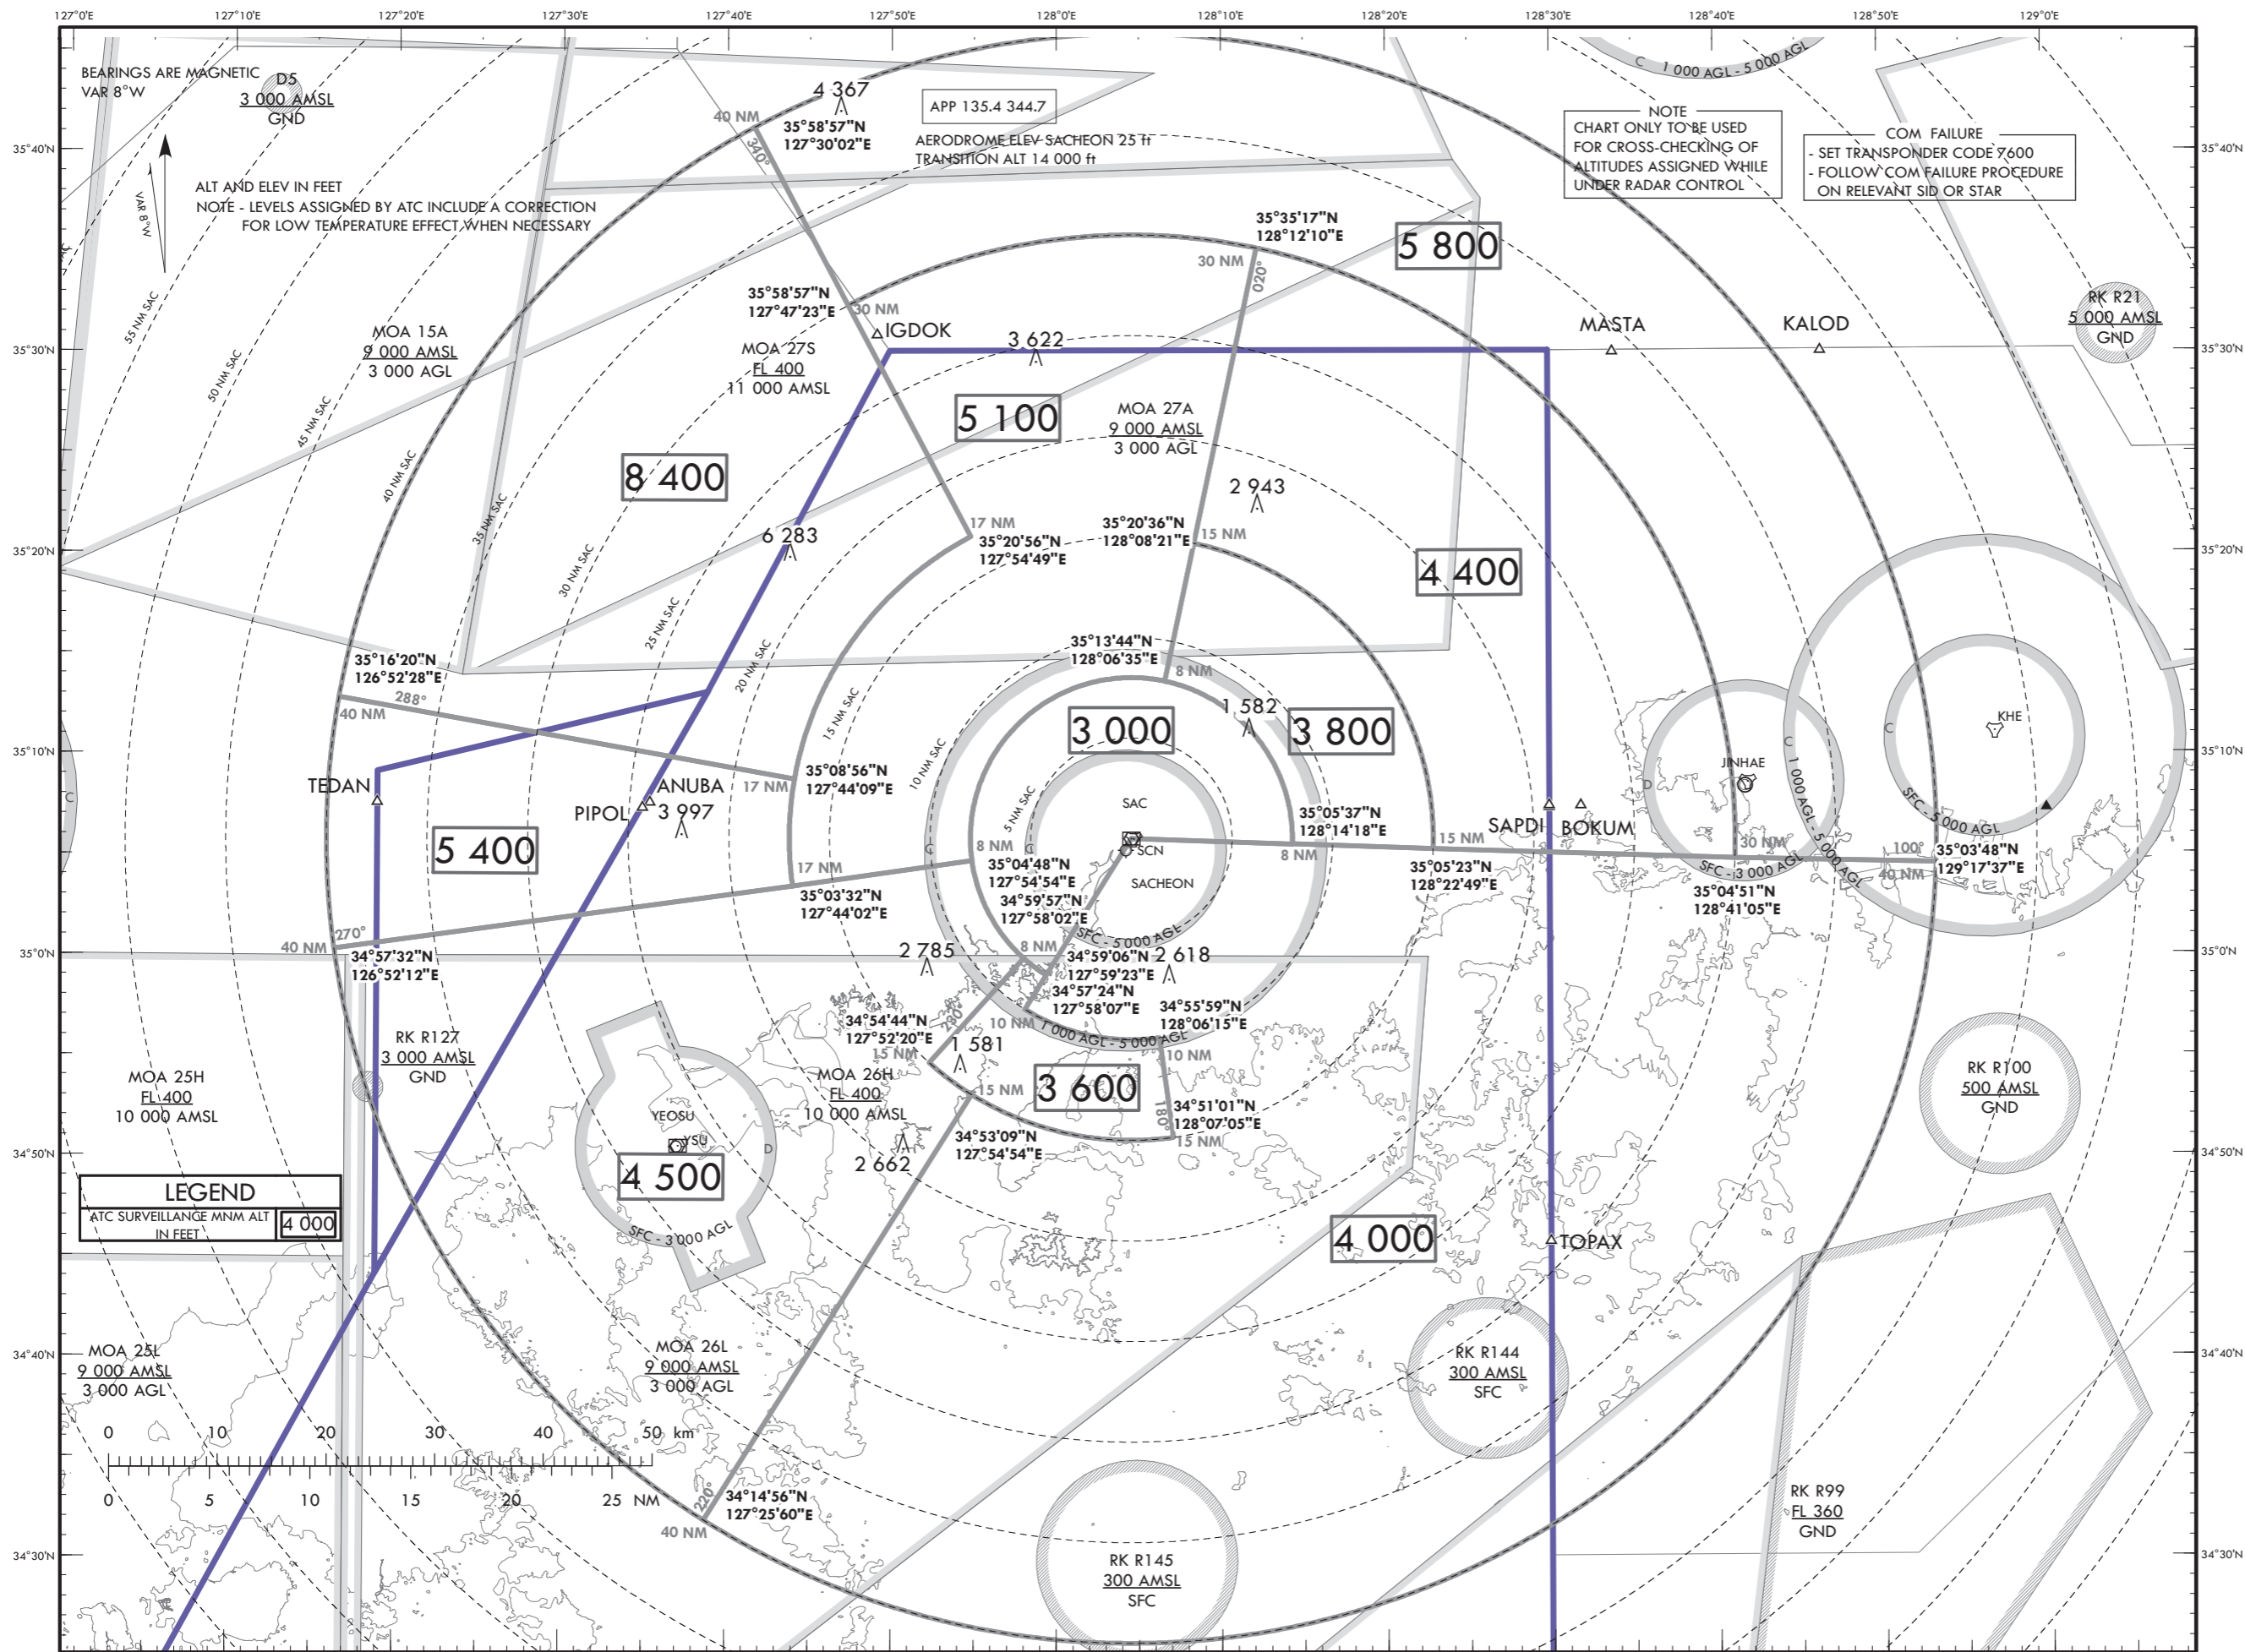

ATC SURVEILLANCE MINIMUM ALTITUDE CHART - ICAO

SACHEON TMA

Change : Information of fix name.